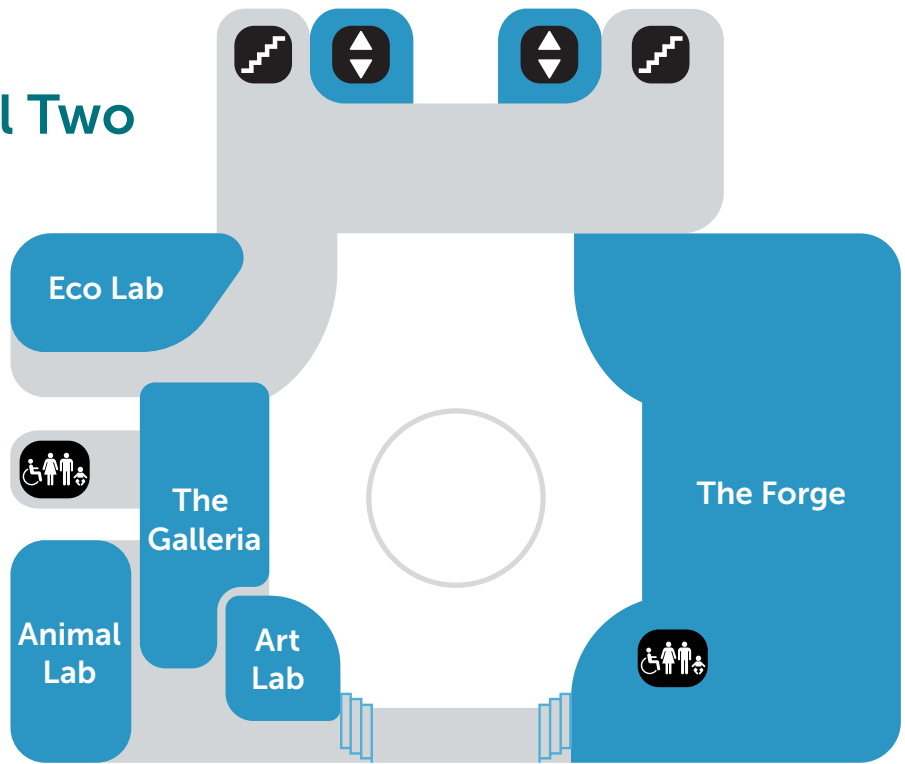

0

Level Zero

-  Stairs
-  Elevator
-  Restroom
-  Family Accessible Restroom
-  Assistive Listening System
-  Captioning

Dewey
Gottwald
Center

TrainYard ←

Boost
Exhibition

Thalhimer
Pavilion
↗

The Dome
 
Entrance

Family Accessible Restroom

Assistive Listening System

Captioning

2

Level Two

-  Stairs
-  Elevator
-  Restroom
-  Family Accessible Restroom
-  Assistive Listening System
-  CC Captioning

3

Level Three