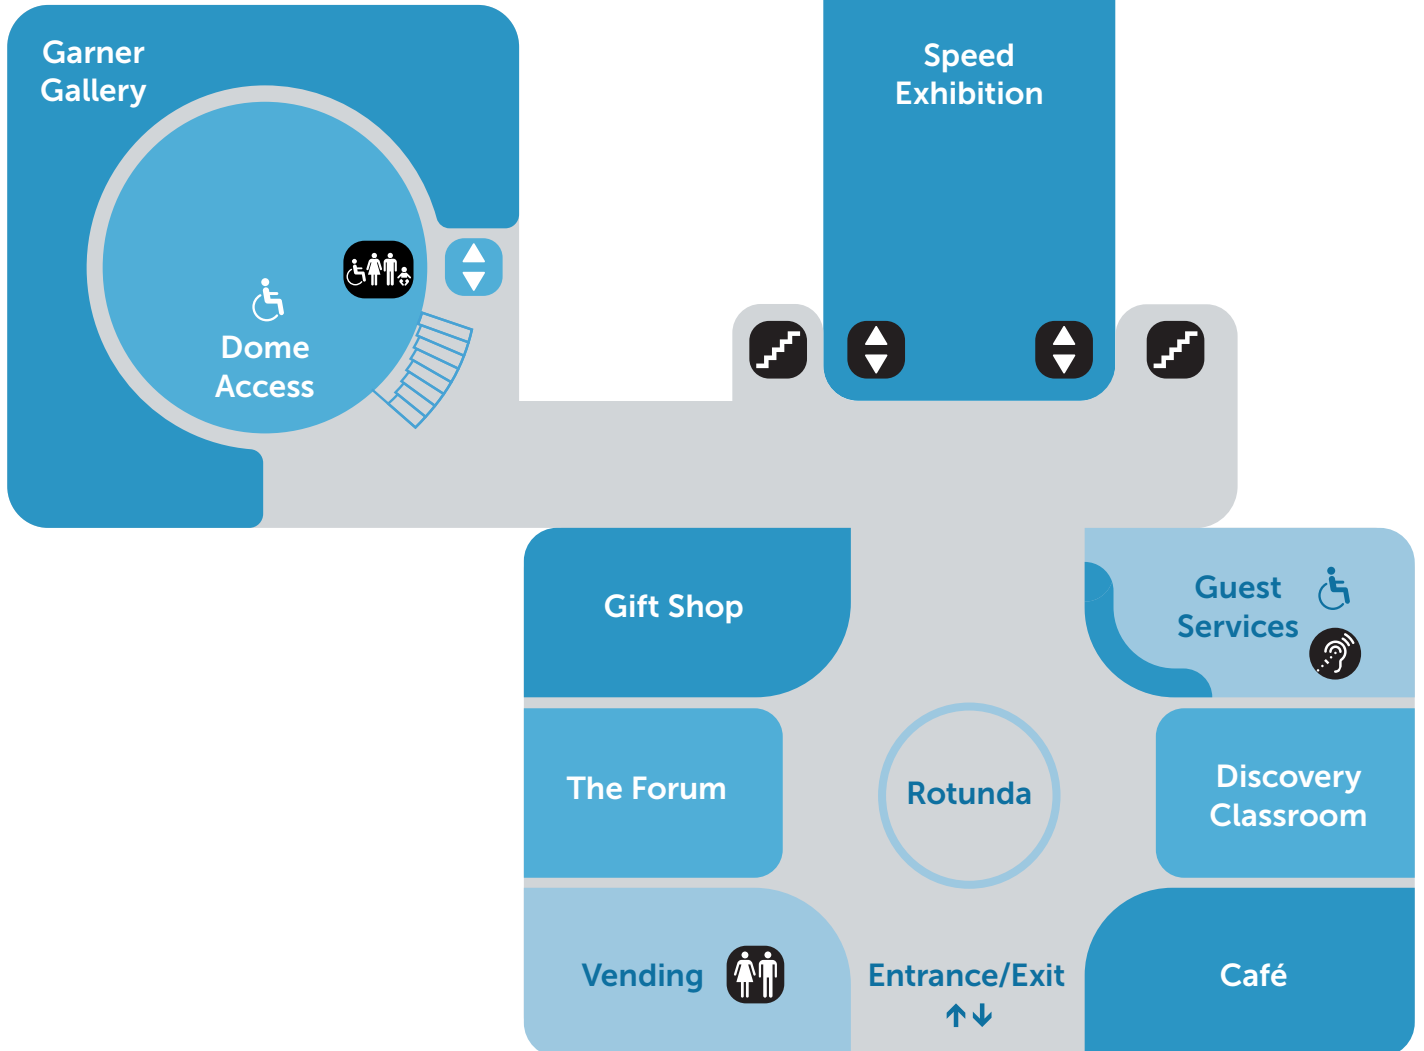

0

Level Zero

-  Stairs
-  Elevator
-  Restroom
-  Family Accessible Restroom
-  Assistive Listening System
-  Captioning

Dewey
Gottwald
Center

TrainYard ←

Boost
Exhibition

Thalhimer
Pavilion
↗

The Dome
 
Entrance

Quiet Room
Concessions

LightPlace

TrainYard
↑

1

Level One

Stairs

Elevator

Restroom

Family Accessible Restroom

Assistive Listening System

Captioning

2

Level Two

-  Stairs
-  Elevator
-  Restroom
-  Family Accessible Restroom
-  Assistive Listening System
-  CC Captioning

3

Level Three